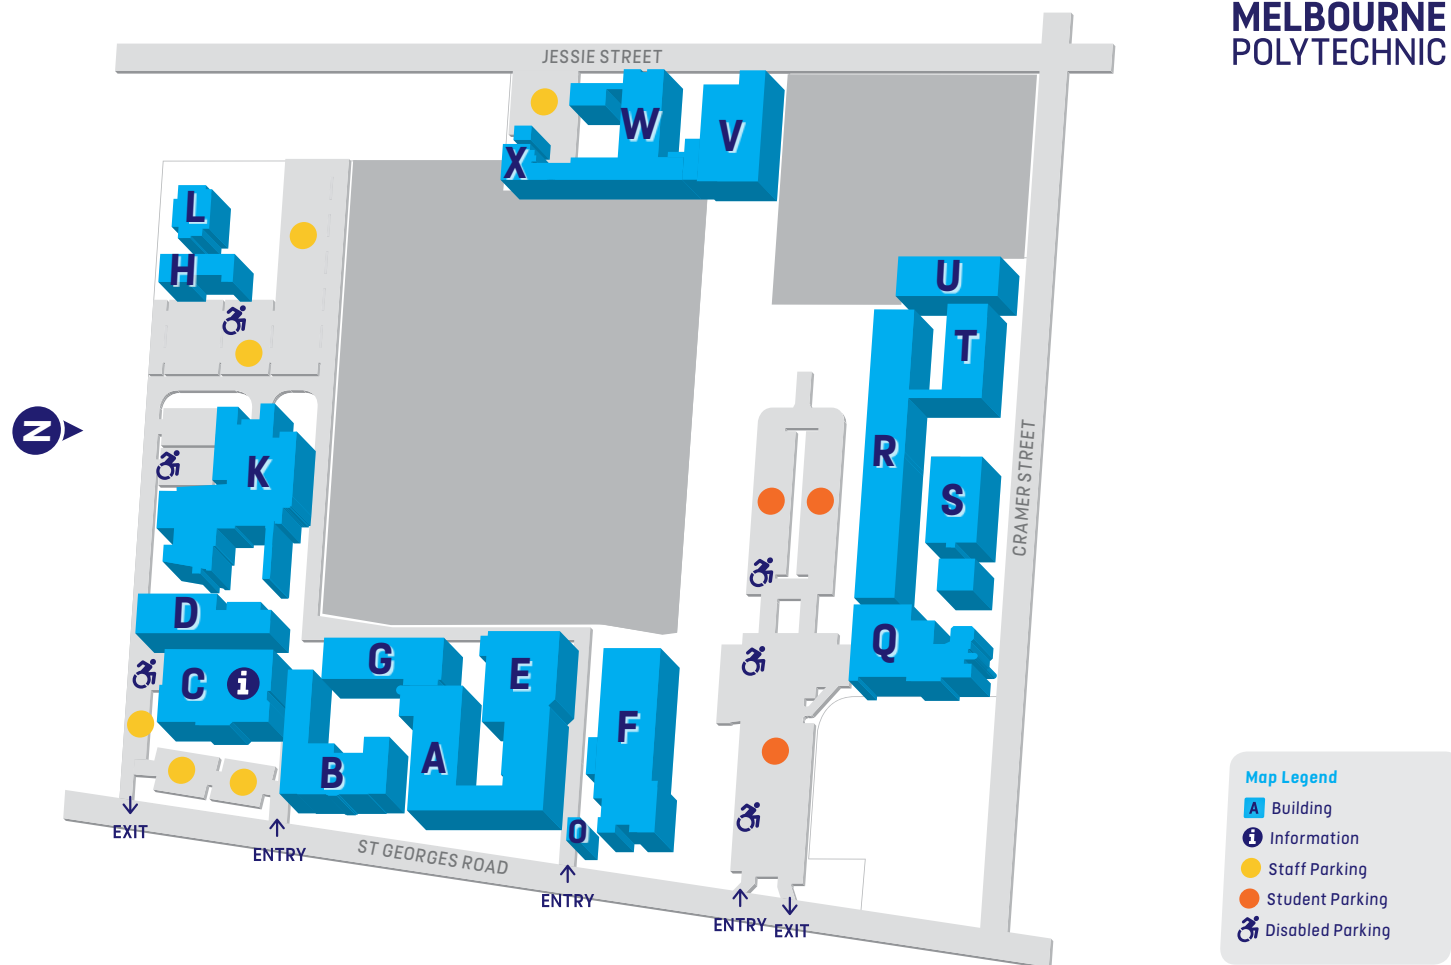

PRESTON CAMPUS MAP

77 St Georges Road, Preston Victoria 3072

Building	Building
A	
Academic Registry	G Level 2
Adult Literacy and Numeracy	F Level 2
AMEP – Adult Migrant Education Program	F Level 2
Art Gallery	A Level 1
B	
Building, Design and Construction	F Level 3
Business, Higher Education	F Level 3
Business, Management and Finance	E Level 3
C	
Cafeteria 🍽️	G Level 1
Civil Engineering	F Level 3
Commercial Cookery	K Level 1
Conference Centre	U Level 1
Counselling	C Level 1
D	
Directorate	B Level 2
Disability Support	C Level 1
E	
Early Childhood Education and Care	F Level 1
Electrical	V Level 1
English as an Additional Language (EAL)	F Level 2
F	
Facilities and Assets	F Level 3
Finance	B Level 1
First Aid 🚑	C Level 1
Fitness Centre	F Level 1
Foundation Studies	F Level 2
Future Students – Student Recruitment	B Level 1
G	
Gatehouse	O

Building	Building
H	
Hairdressing	G Level 2
Health and Community	E Level 1
Hospitality	K Level 1
I	
ICT Services	E Level 2
IELTS	Q Level 1
Illustration	A Level 2
Information and Enrolment ⓘ	C Level 1
Information Technology	E Level 2
Interior Design	F Level 3
International Office	A Level 1
K	
Koorie Services Centre	G Level 2
L	
Library 📖	C Level 2
M	
Marketing and Communications	G Level 1
Managed Individual Pathways (MIPs)	F Level 2
N	
NARA Child Care Centre	L
P	
Pathology	E Level 1
People and Culture	B Level 1
Prayer Room	R
Printroom	D Level 1
PTE Academic Test Centre	E Level 3
S	
St Georges Restaurant 🍽️	K Level 1
Student Records	C Level 1
Student Recruitment	B Level 1
Student Services ⓘ	C Level 1

Building	Building
V	
VCAL/YAMEC	F Level 2
Visual Arts	A Level 2
Vocational Pathways	F Level 2
W	
Work Education Centre	W Level 1
Y	
YAMEC/VCAL	F Level 2